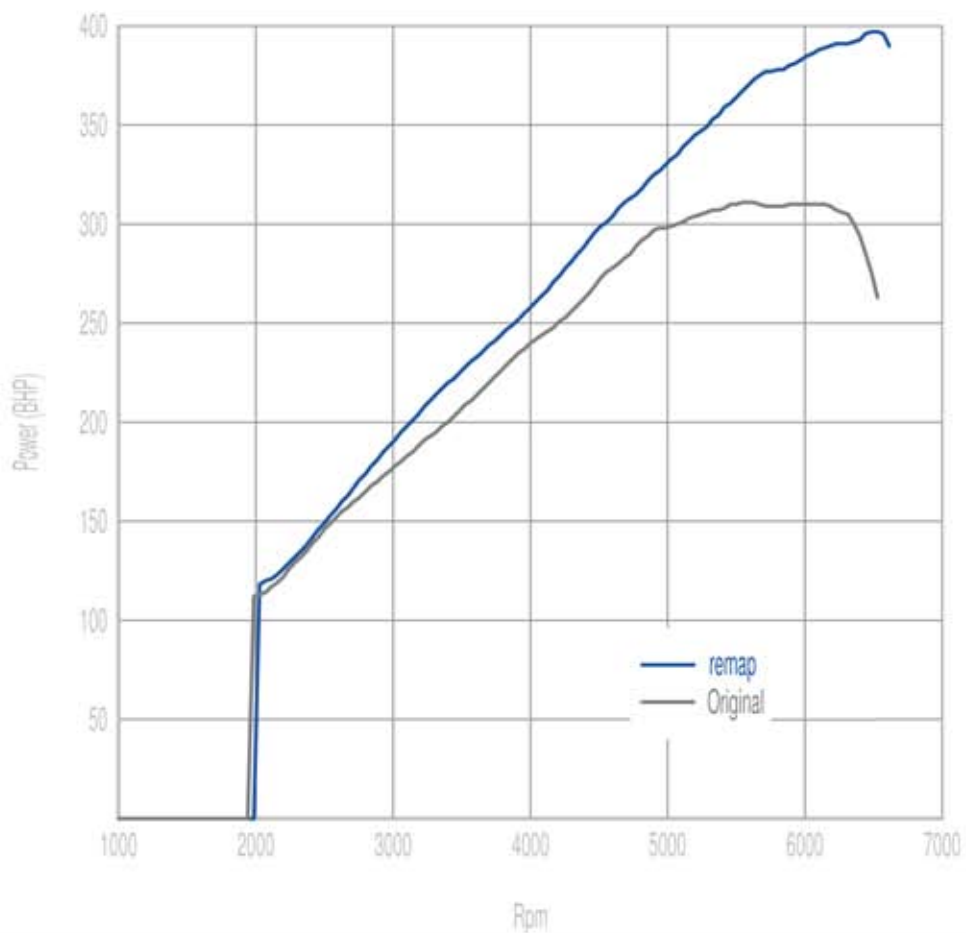

Power

84 BHP increase @ 6213 Rpm

remap Max 397 BHP @ 6513 Rpm

Original Max 311 BHP @ 5608 Rpm

Torque

92 Nm increase @ 6127 Rpm

remap Max 473 Nm @ 4499 Rpm

Original Max 432 Nm @ 4538 Rpm